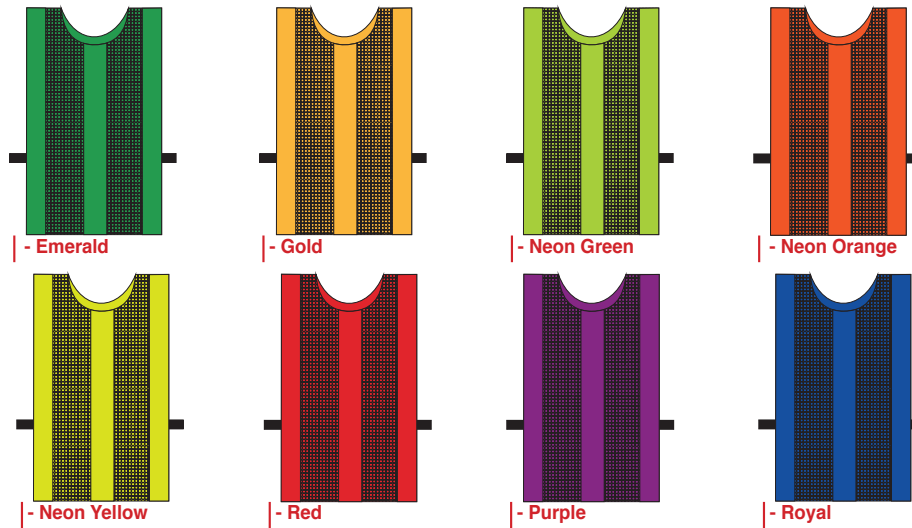

R 799.00 [Per Set of 10x Bibs.]

Style: MESH BIBS

• Mesh

- Available in Senior and Junior sizes
- Available in a pack of 10

Style: VEST

• Poly-interlock

- Available in Senior sizes
- Available in a pack of 10

R 799.00 [Per Set of 10x Vests.]