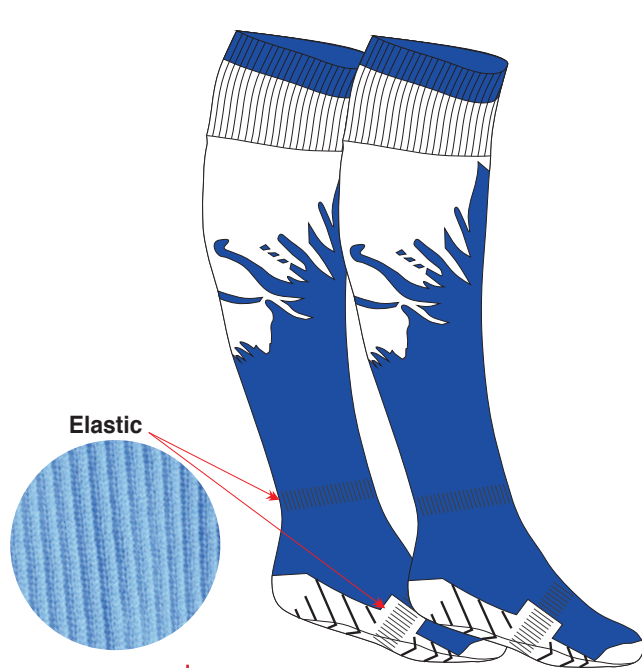

Style: FLAME SOCKS

• Polyester

• Our Socks Have Elastine

TOTAL:

14

Senior

AGE: 14 - Adult

R 899.00 [Per Set.]

- Royal / White

R 899.00 [Per Set.]

FOOTBALL: SOCKS