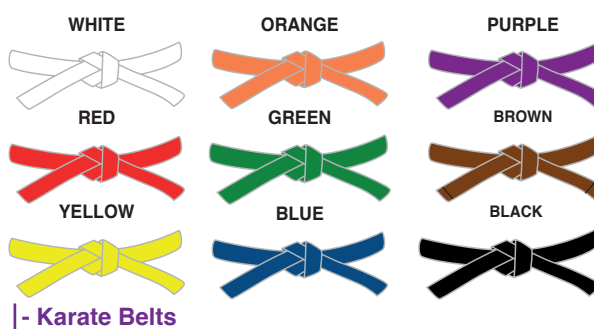

- Boxing / MMA Arm Guard