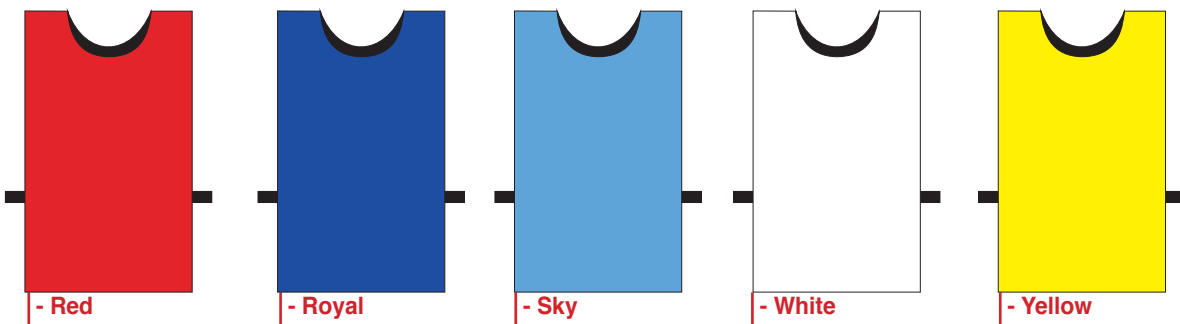

R 799.00 [Per Set of 10x Bibs.]