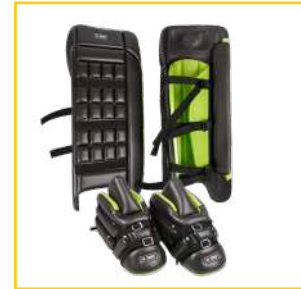

- Leg Guard & Kicker
High Quality Dense Foam. Light Weight.Adjustable Straps Ensure Correct Fit. Available In S, M And L