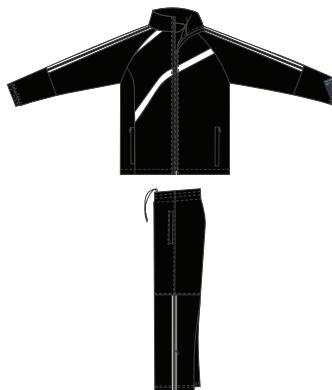

Style: TRACKSUITS

TOTAL: 6

SIZE: S M L XL
RATIO: 1 2 2 1

Paris

- Black / White
- Royal / White
- Navy / White
- Red / White
- Emerald / White