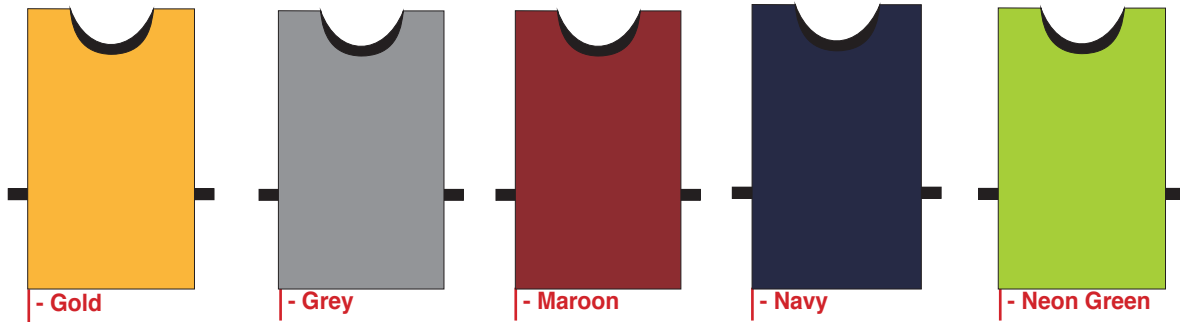

R 799.00 [Per Set of 10x Bibs.]