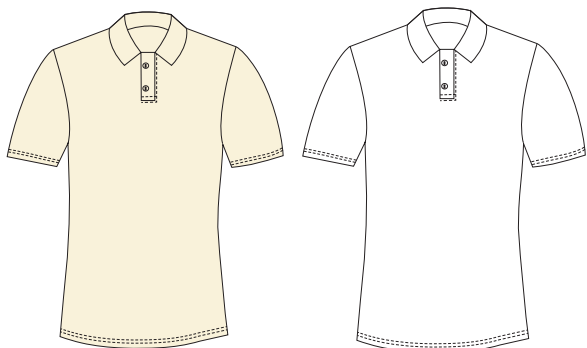

AQUATICS: INFLATABLES

Style: CRICKET CLOTHING

Cricket Top

Sizes: S/M/L/XL/2XL

- Cream

- White

Cricket Pants

Sizes: S/M/L/XL/2XL