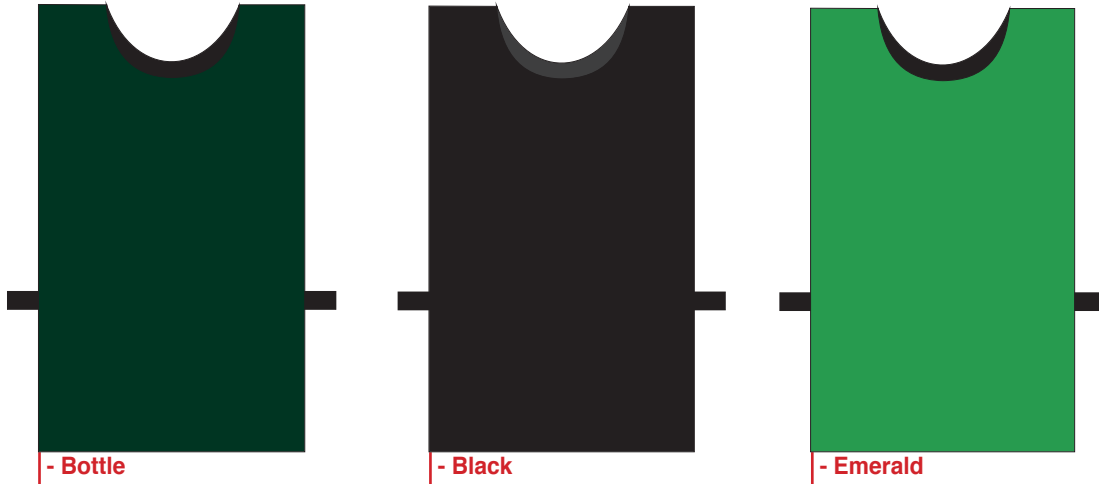

Style: BIBS

• Poly-interlock

Available in Senior and Junior sizes
Available in a pack of 10

R 799.00 [Per Set of 10x Bibs.]

R 799.00 [Per Set of 10x Bibs.]