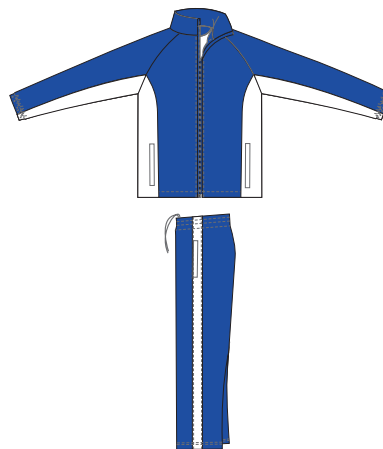

TS005

- Tracksuit made To Order
(MOQ 30 Units)

Picture For Illustration Purposes
Only

- Can Be Made In Requested
Colours, Fabrics & Sizes.