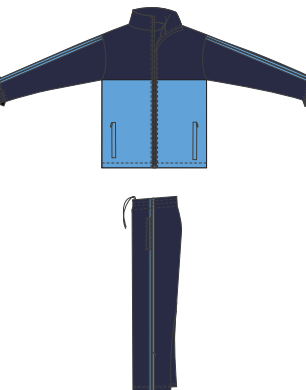

Berlin

- Black / Red
- Navy / Maroon
- Navy / Sky
- Dark Grey / Black
- Black / White