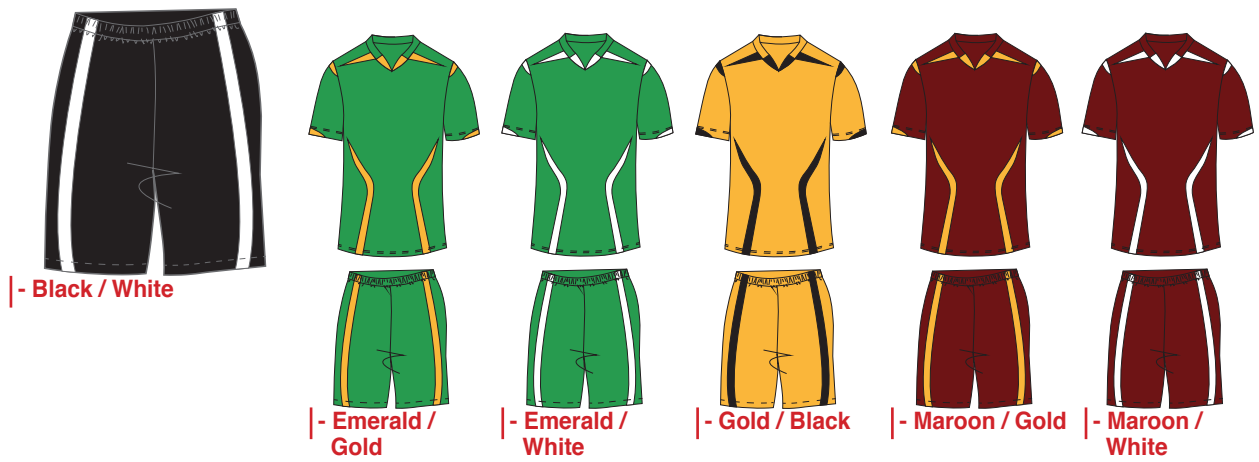

Style: BRAZIL

•Poly-interlock •Jacquard •14 Jersey & 14 Shorts •Includes Numbers

TOTAL: **14**

Mens			Youth		
SIZE:	M	L	XL	SIZE: 13/14	15/16
RATIO:	6	6	2	RATIO: 8	6

R 3999 [incl.: 15x Jerseys/Shorts/Socks plus Free numbers & Kit bag.]

PREMIUM RANGE

R 3999 [incl.: 15x Jerseys/Shorts/Socks plus Free numbers & Kit bag.]

FOOTBALL: APPAREL