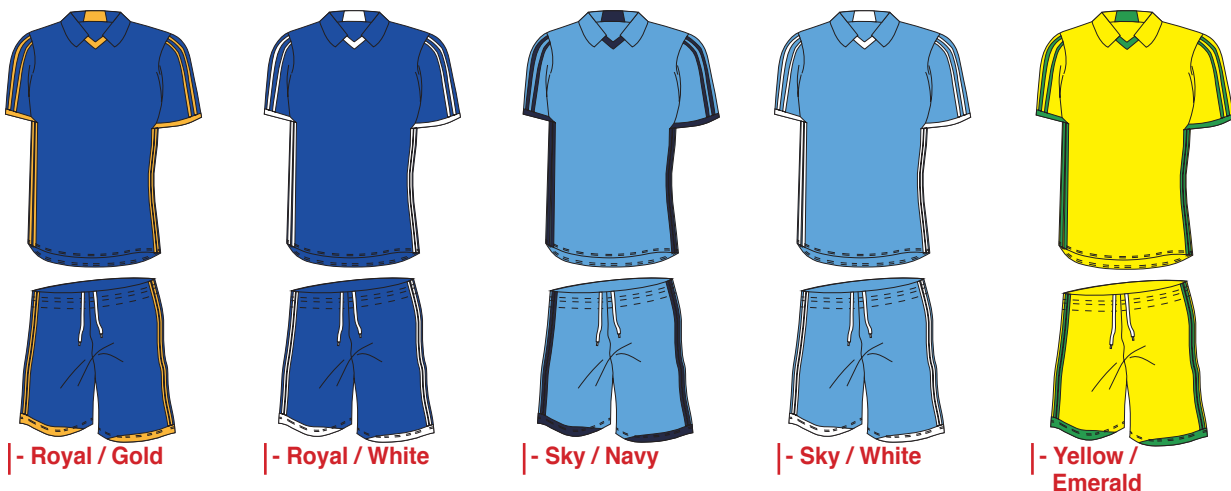

- Royal / Gold

- Royal / White

- Sky / Navy

- Sky / White

- Yellow / Emerald

R 3999 [incl.: 15x Jerseys/Shorts/Socks plus Free numbers & Kit bag.]

FOOTBALL: APPAREL