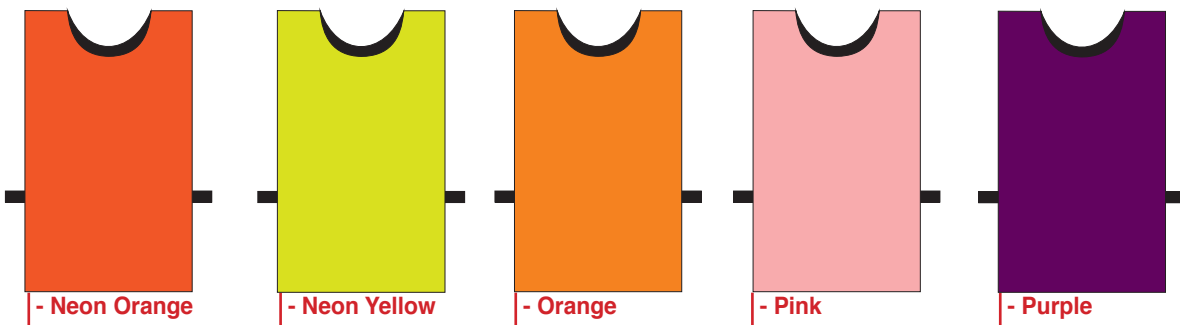

R 799.00 [Per Set of 10x Bibs.]