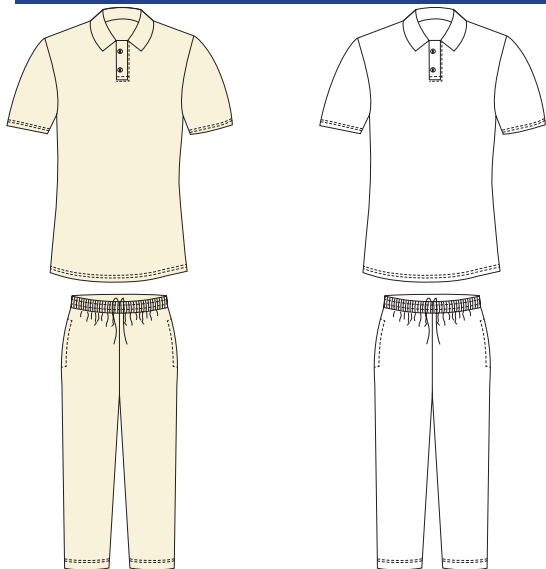

- White

Sizes: 7/8 ,9/10, 11/12, 13/14, 15/16 (S/M/L/XL/2XL)

- Cream